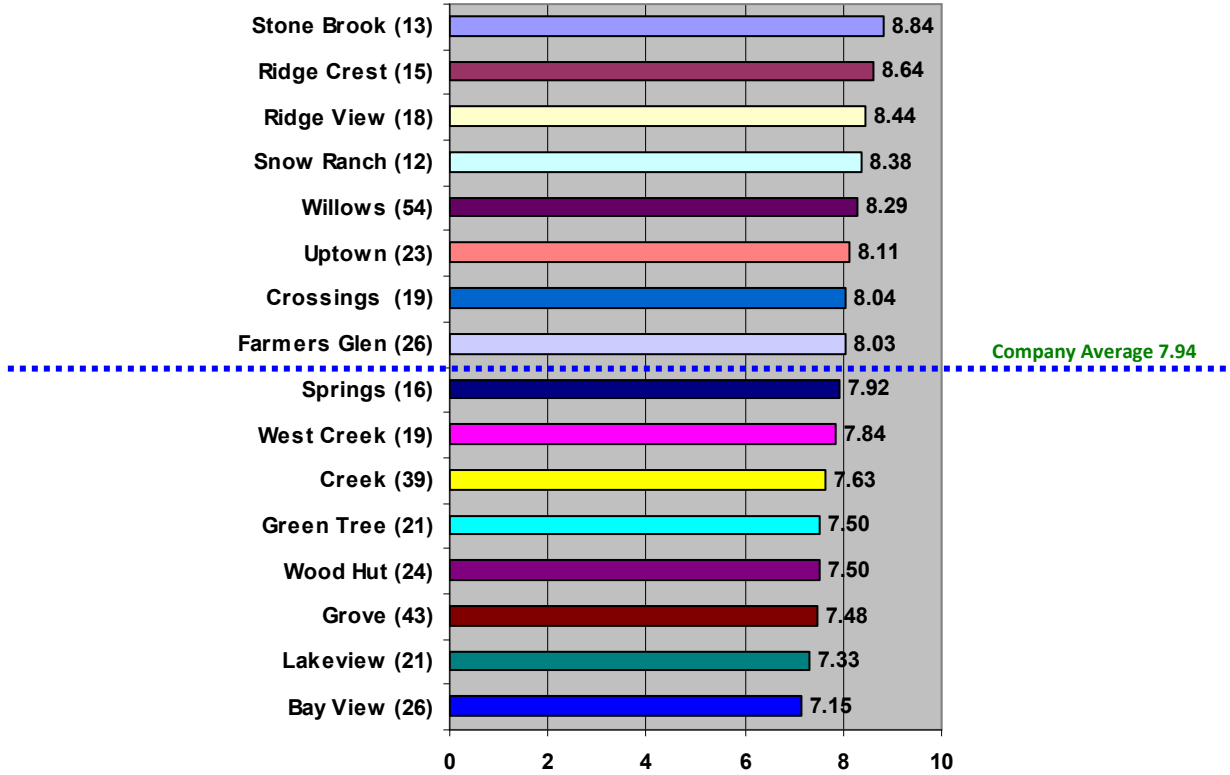

Leasing Agent Index

Sorted in descending order of the index score.

Leasing Agent Rank

For the rankings only leasing agents *with five or more responses* were considered. The leasing agent index was averaged to come up with a score for the particular leasing agent.

Leasing Agent (Number of Responses)	Property	Index Average	Current Rank	Previous Rank
Patricia Cress (15)	Snow Ranch	9.79	1	2
Lauren Papenberg (19)	Uptown	9.03	2	1
David Martine (13)	Stone Brook	8.96	3	3
Linda Stewart (15)	Springs	8.75	4	-
Claire Wells (14)	Snow Ranch	8.75	5	4

Monthly Trends